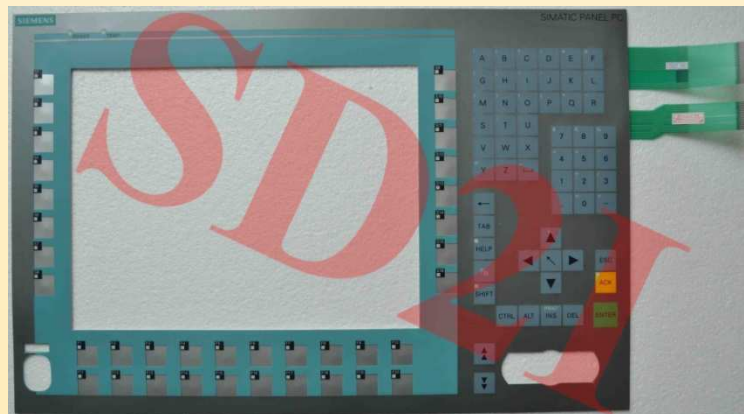

Specification

Membrane keyboard SIEMENS PC677B-12" 6AV7871-1AE22-1AC0 : CLAV080337

| | |
|----------------------------|---|
| Model name | CLAV080337 |
| Outline dimension | 445mm x 290mm |
| Window dimension | 249mm x 187mm |
| Window position | 43mm from the left edge 40mm from the top edge |
| Key quantity | 94 |
| Length output cable | 2 x 51mm + 2 x 91mm |
| Output connector | 4 Carbone 2 x 20 pts + 2 x 30 pts |
| Number of wires | 88 |
| Serigraphy | 7 Colors |
| Adhesive | Back polyester 3M |